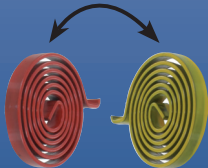

Just 2 Joint Sizes

CORRECTIVE JOINTS

Small

Regular

Multi[®] Motion

Dynamic corrective joint system
for contracture management.

Low Profile & Simple

Just 3 Simple Adjustments

1 FLEXION/EXTENSION

2 RANGE OF MOTION

3 FORCE CONTROL

*Find trigger point
and scale back*

CONTACT US TODAY!