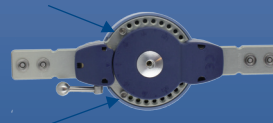

Just 2 Joint Sizes

CORRECTIVE JOINTS

Small

Regular

Multi[®] Motion

Dynamic corrective joint system
for contracture management.

Low Profile & Simple

Just 3 Simple Adjustments

1 FLEXION/EXTENSION

2 RANGE OF MOTION

3 FORCE CONTROL

*Find trigger point
and scale back*

CONTACT US TODAY!