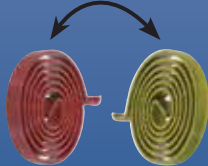

NEW!

allard|USA

Just 2 Joint Sizes
CORRECTIVE JOINTS

Small

Regular

Multi[®] Motion

Dynamic corrective joint system
for contracture management.

Low Profile & Simple

Just 3 Simple Adjustments

1 FLEXION/EXTENSION

2 RANGE OF MOTION

3 FORCE CONTROL

Find trigger point
and scale back

CONTACT US TODAY!

allard|USA

www.allardusa.com