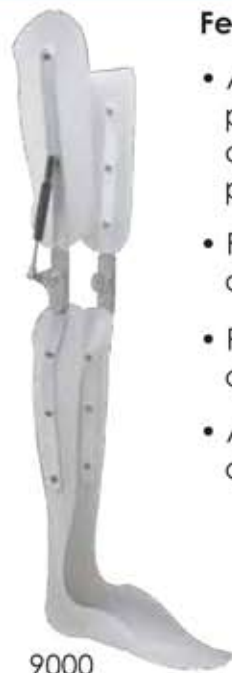

## Knee Extension Assist. Model 9000 GX-Knee

Based on the design of a traditional high-quality Becker knee joint, the **GX-Knee** comes equipped with a pneumatic spring on the lateral joint to assist with knee extension during the swing phase of gait. A medial knee joint is also included to help control knee alignment.

The **GX-Knee** is a free motion knee joint that is designed to provide extension assist, not prevent knee flexion.

9000

### Features:

- Available with your choice of a 125N pneumatic spring (for standard applications), or 175N (for high activity patients).
- Free knee with pneumatic extension assist.
- Paired with a medial joint to control knee alignment.
- Available with aluminum, stainless steel or titanium uprights.