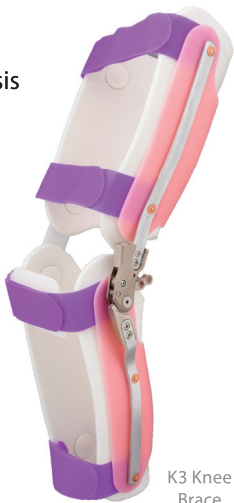

Innovative solutions

for pediatric and adult bracing

K3 Knee Brace

Hinged knee extension orthosis

Our DAFO® K3 Knee Brace provides comfortable improvement of knee extension range. With its easily-adjustable ratcheting hinge, unique knee closure, and softly padded inner liner, it offers the highest level of comfort and ease of use in a resting knee extension orthosis.

K3 Knee
Brace

Available now!

cascadedafocom.com

CASCADE
dafo

Helping Kids lead healthier, happier lives®