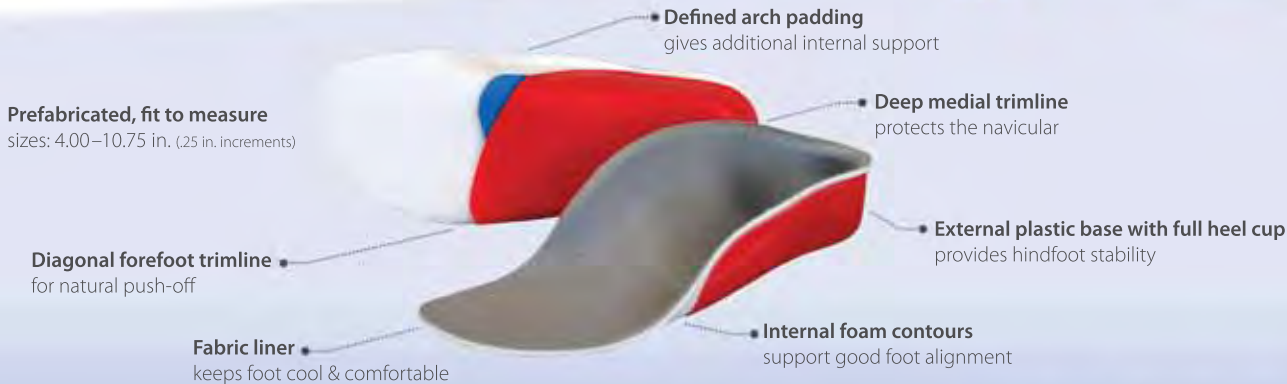

Introducing: Fast Fit® Chipmunk™

For pediatric low tone pronation

A pediatric shoe insert that's a step forward in comfortable alignment and maximum stability. The Chipmunk's advanced design offers separate internal alignment and external stability—allowing each of these components to function well without compromise. The sub-malleolar solution provides an unprecedented degree of support with an extremely low profile.

To learn more about Cascade Dafo visit www.cascadedafocom