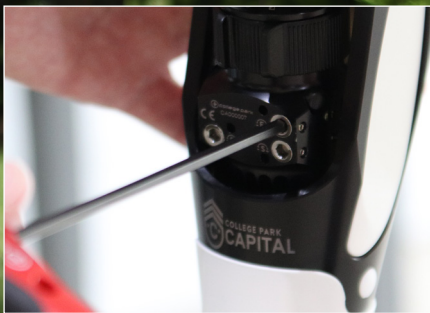

COLLEGE PARK CAPITAL

hydraulic knee

The new Capital knee from College Park is a hydraulic, single-axis joint that is easy to use for both patients and clinicians. It uses smooth and responsive hydraulics to accommodate variable gait and activity levels. Durable, lightweight, and fresh water friendly, the Capital is available in four stylish colors.

Easy Mode Selection

The Capital features a convenient switch on the back of the knee, allowing the user to quickly toggle between locked, normal, and free swing modes.

Simple Adjustments

The Capital's flexion and extension settings can be adjusted using a 4mm hex wrench.