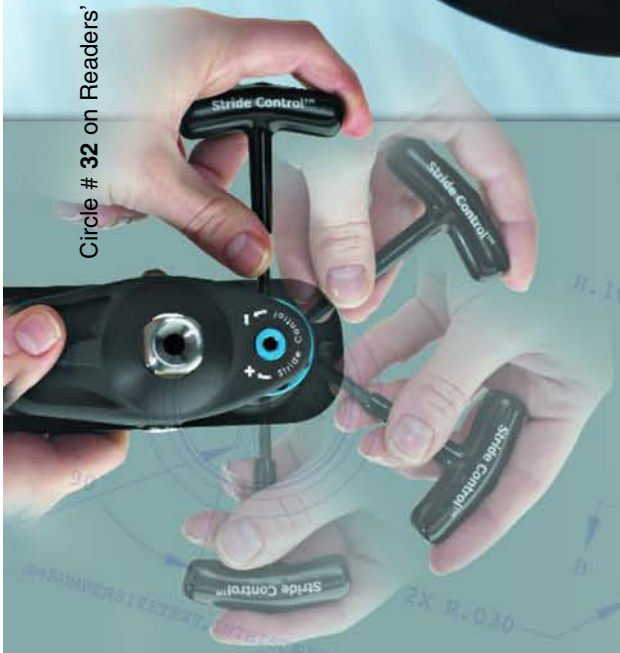

STRIDE CONTROL[®]

Take Control...

Every person's gait pattern is as unique as their fingerprint.

No disassembly required. College Park's Adjustable Stride Control allows fast and easy adjustments to gait match without Foot Shell removal. Stride Control is available on TruPer[®], Venture[™] and Tribute[™] Feet.

Quickly adjust the feel to meet the varied demands of each individual by changing resistance to motion, optimizing gait.

Circle # 32 on Readers' Service Card

College Park gait matches each foot to individual specifications. With a simple adjustment of the Stride Control, you can fine-tune the feel of the foot, increasing the comfort level and function, without the need to change bumpers.