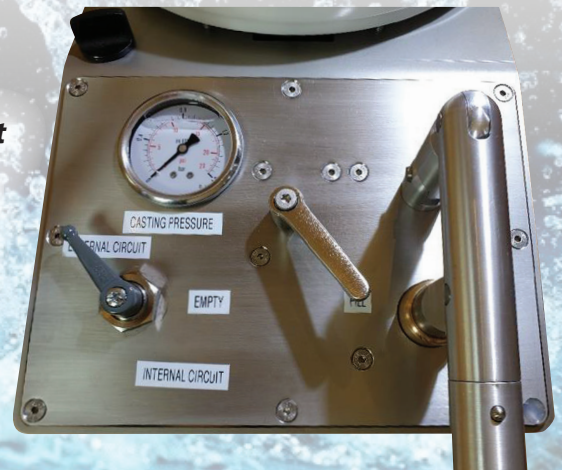

The ALL NEW Symphonie Aqua Compact System by Romedis is a mobile, affordable, self contained system that requires no external power source. It is completely portable for casting patients off site or in the clinic. This standalone Transtibial full weight bearing casting system with Vector Control features all mechanical functions to easily fill and drain the system. Easy to use with consistently great results!

Completely portable at 50 lbs dry weight

Includes wheels and height adjustment system

No external power, water or pressure source needed

Vertical venting feature

Affordable with great results!

Cypress
Adaptive
An Extension of Yourself