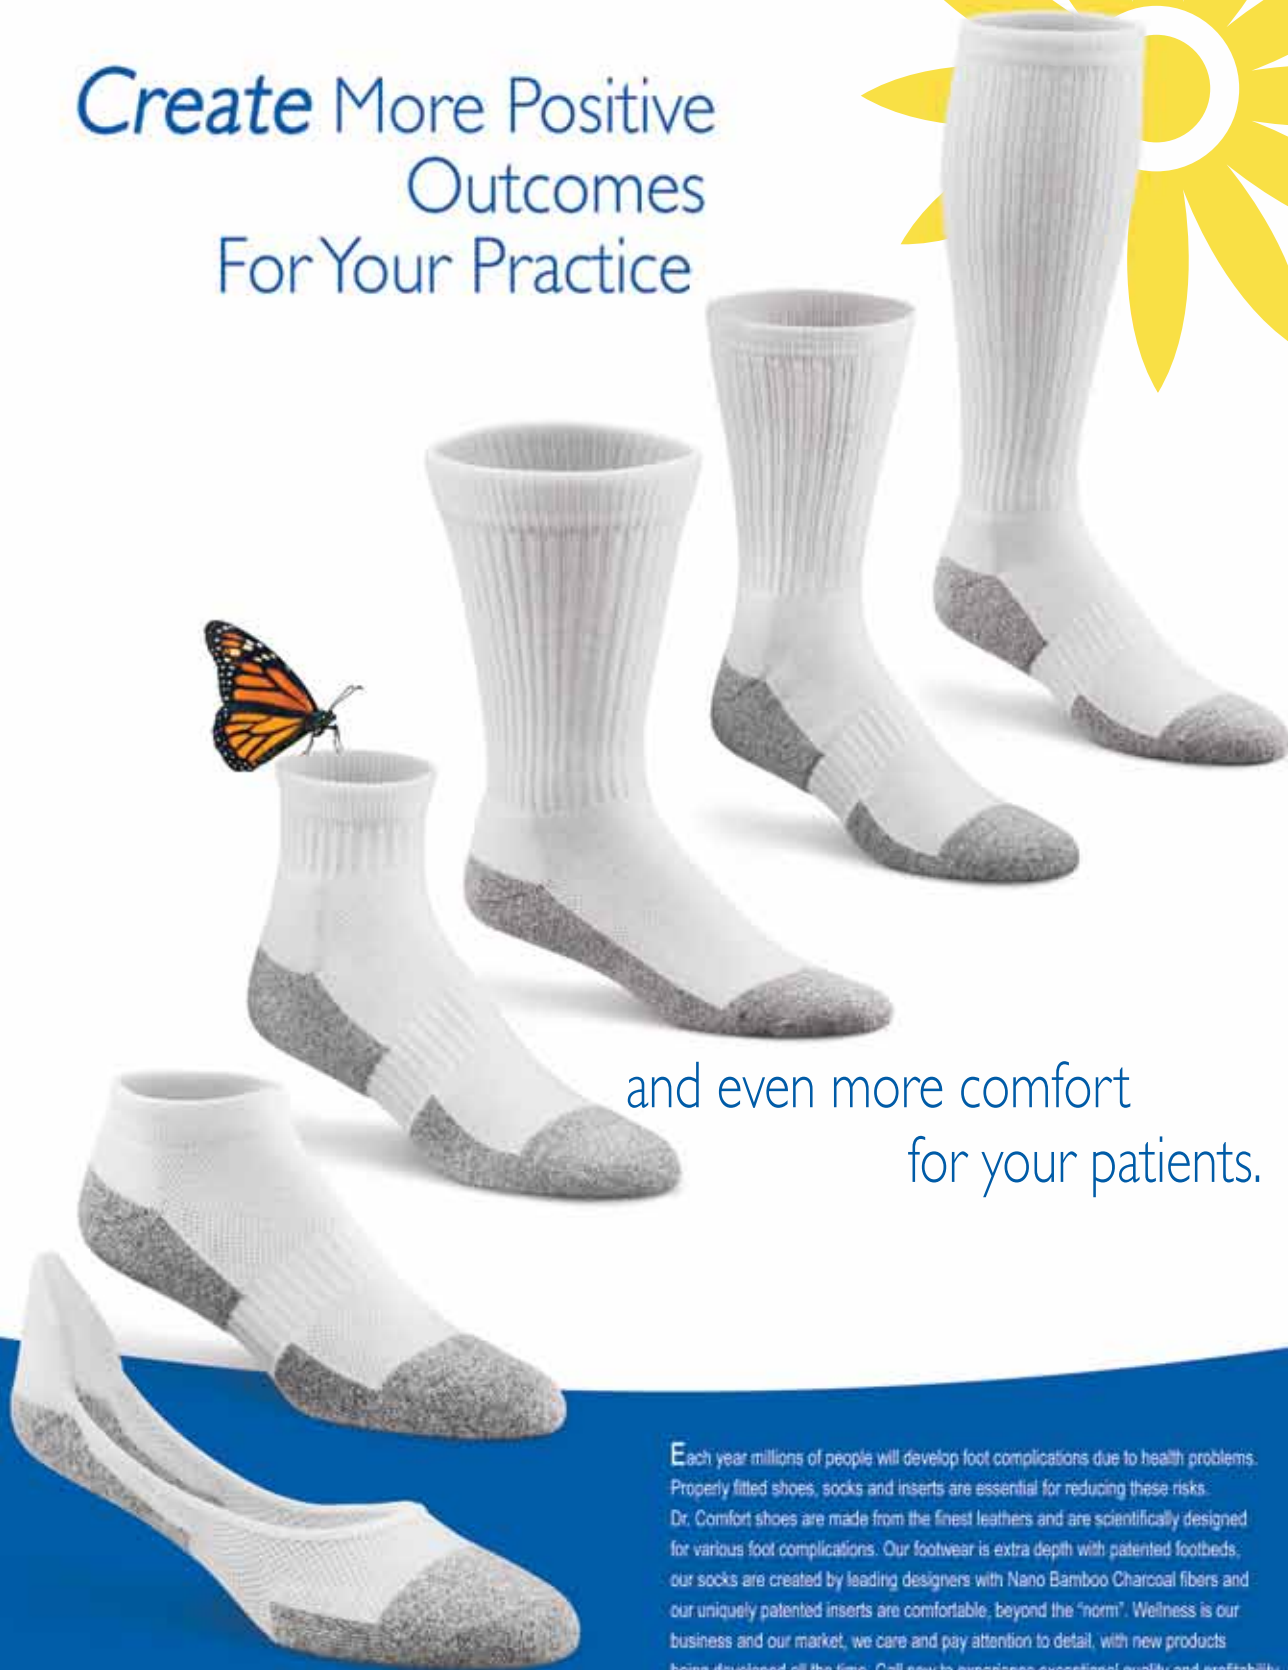

Create More Positive Outcomes For Your Practice

and even more comfort for your patients.

Each year millions of people will develop foot complications due to health problems. Properly fitted shoes, socks and inserts are essential for reducing these risks. Dr. Comfort shoes are made from the finest leathers and are scientifically designed for various foot complications. Our footwear is extra depth with patented footbeds, our socks are created by leading designers with Nano Bamboo Charcoal fibers and our uniquely patented inserts are comfortable, beyond the "norm". Wellness is our business and our market, we care and pay attention to detail, with new products being developed all the time. Call now to experience exceptional quality and profitability with the finest "Total System" for your professional practice.