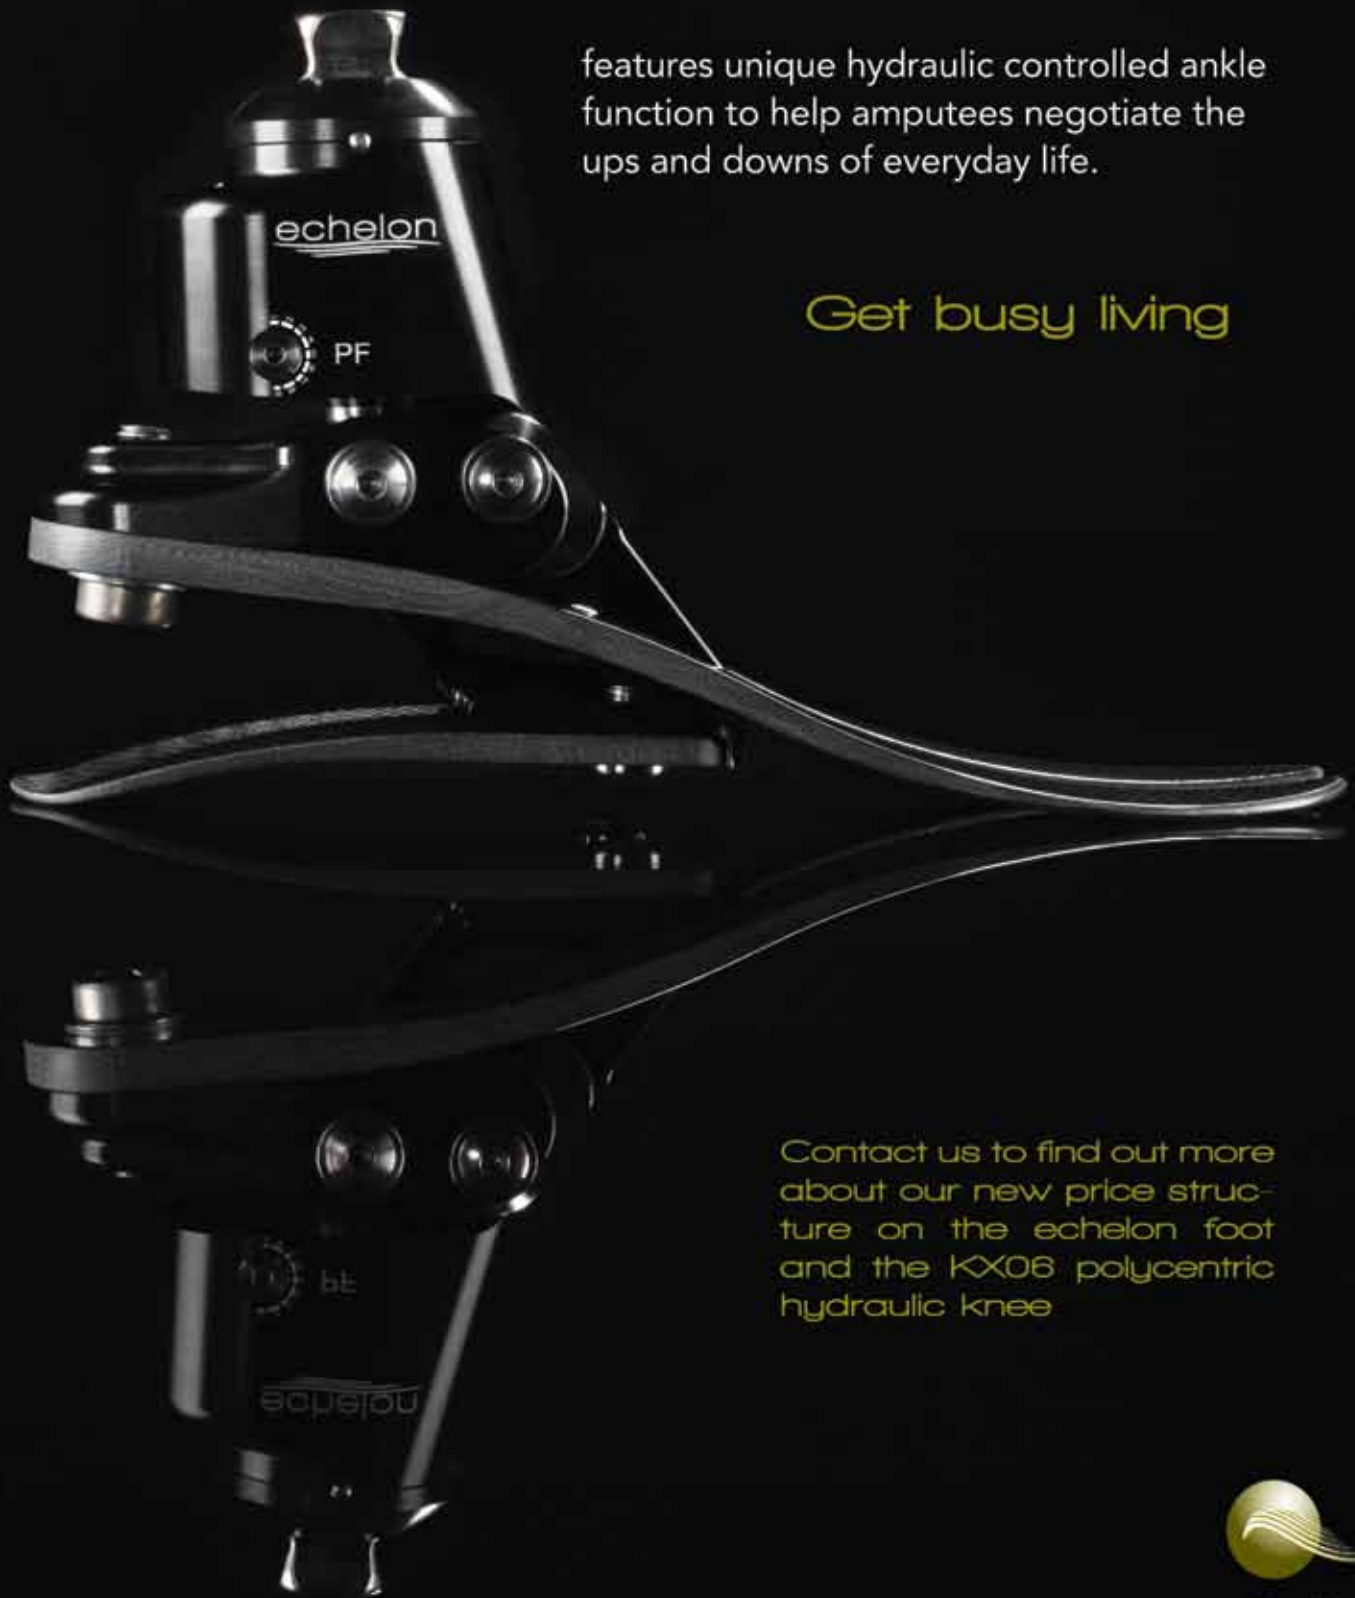

The Echelon foot...

features unique hydraulic controlled ankle function to help amputees negotiate the ups and downs of everyday life.

Get busy living

Contact us to find out more about our new price structure on the echelon foot and the KX06 polycentric hydraulic knee

Circle # 58 on Readers' Service Card

www.endolite.com 800.548.3534

endolite

get busy living