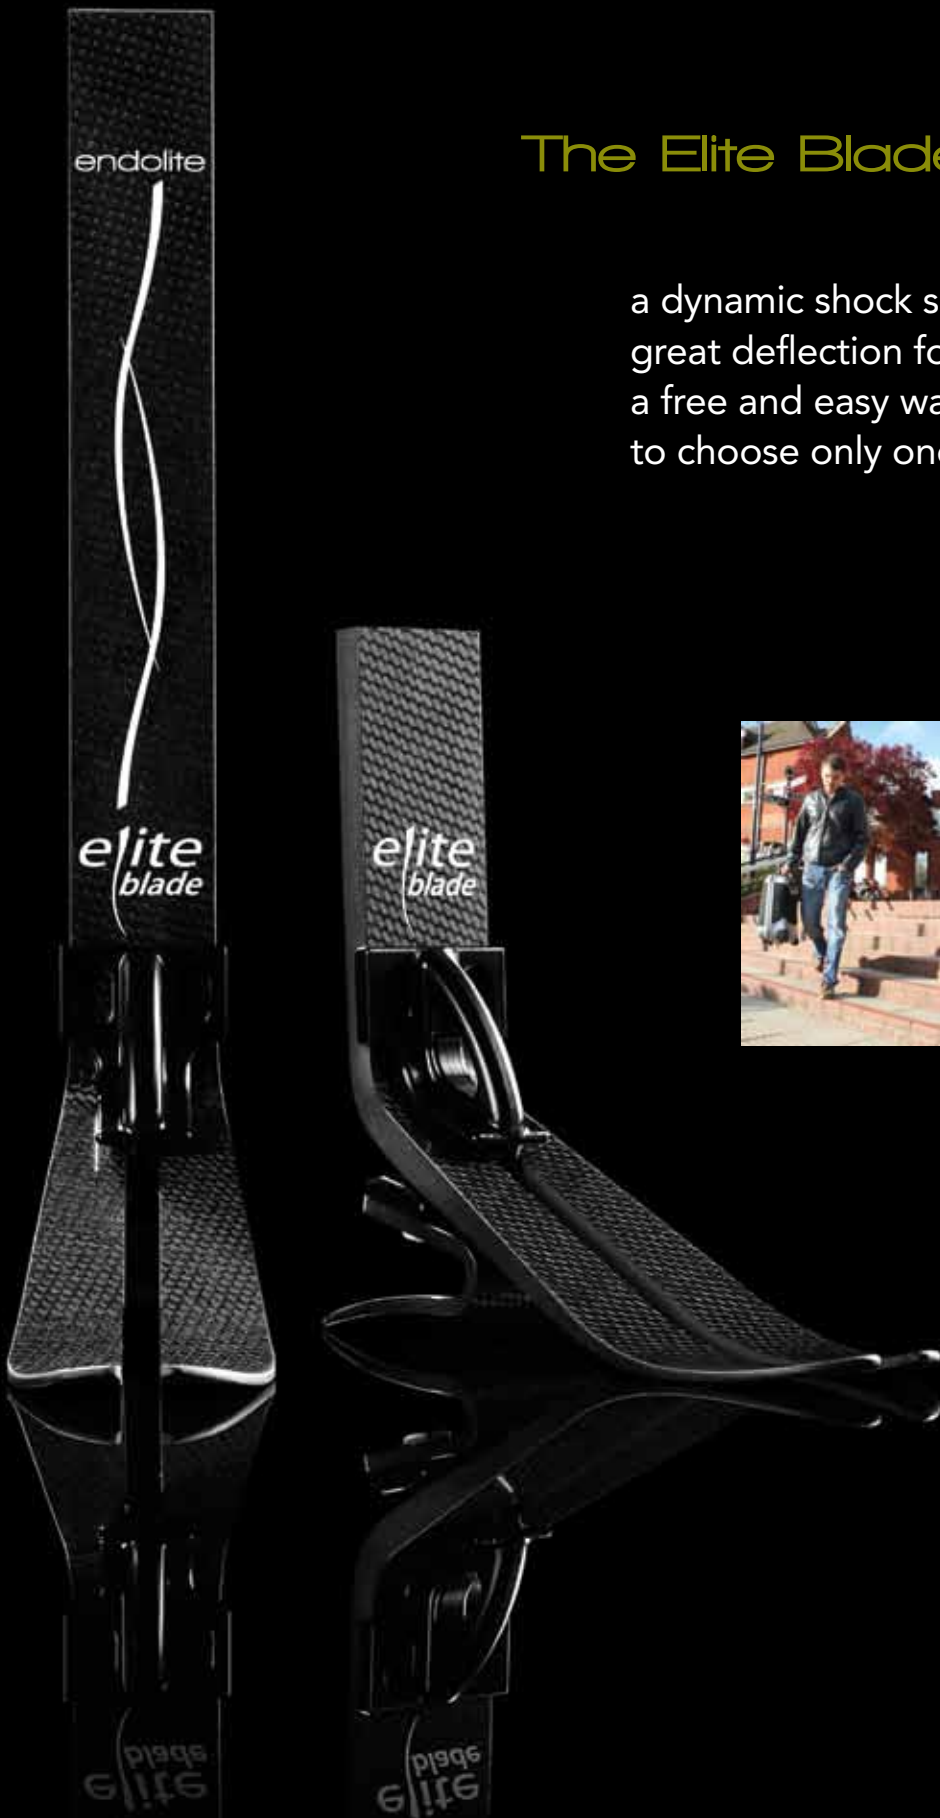

elite blade

The Elite Blade...

a dynamic shock shank foot that combines great deflection for running response with a free and easy walking action. If you had to choose only one, this would be it!

Get busy living