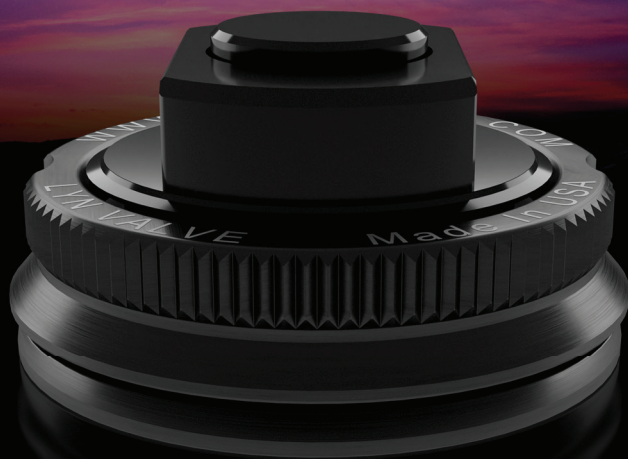

ON NIGHT MODE

OUR FULL LINE OF VALVES.
NOW AVAILABLE IN **MIDNIGHT BLACK**.