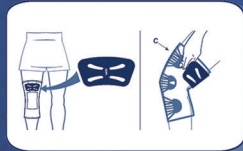

# M-**BRACE**™

soft wear for the body

## Knee #46

In your quest to live an active lifestyle, the #46 knee brace brings your comfort to a new level with its elegant and light design.

### DESCRIPTION

This brace alleviates knee pain by reducing the weight on your medial or lateral compartment by using the three point pressure system. It is composed of two aluminum reinforced semi-rigid straps that surround the distal region (above the knee) and the proximal region (below the knee). These straps are to be custom moulded to allow for an optimal torsion support. Additionally, these straps are bound together by a patented articulated aluminum support that is easily adjustable for flexion and extension and accessible within a zipped pocket.