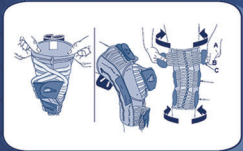

# M-**BRACE**™

soft wear for the body

## Knee #46

In your quest to live an active lifestyle, the #46 knee brace brings your comfort to a new level with its elegant and light design.

### DESCRIPTION

This brace alleviates knee pain by reducing the weight on your medial or lateral compartment by using the three point pressure system. It is composed of two aluminum reinforced semi-rigid straps that surround the distal region (above the knee) and the proximal region (below the knee). These straps are to be custom moulded to allow for an optimal torsion support. Additionally, these straps are bound together by a patented articulated aluminum support that is easily adjustable for flexion and extension and accessible within a zipped pocket.