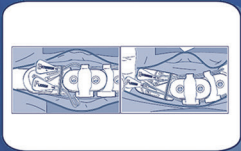

# M-**BRACE**™

soft wear for the body

## Knee #46

In your quest to live an active lifestyle, the #46 knee brace brings your comfort to a new level with its elegant and light design.

### DESCRIPTION

This brace alleviates knee pain by reducing the weight on your medial or lateral compartment by using the three point pressure system. It is composed of two aluminum reinforced semi-rigid straps that surround the distal region (above the knee) and the proximal region (below the knee). These straps are to be custom moulded to allow for an optimal torsion support. Additionally, these straps are bound together by a patented articulated aluminum support that is easily adjustable for flexion and extension and accessible within a zipped pocket.