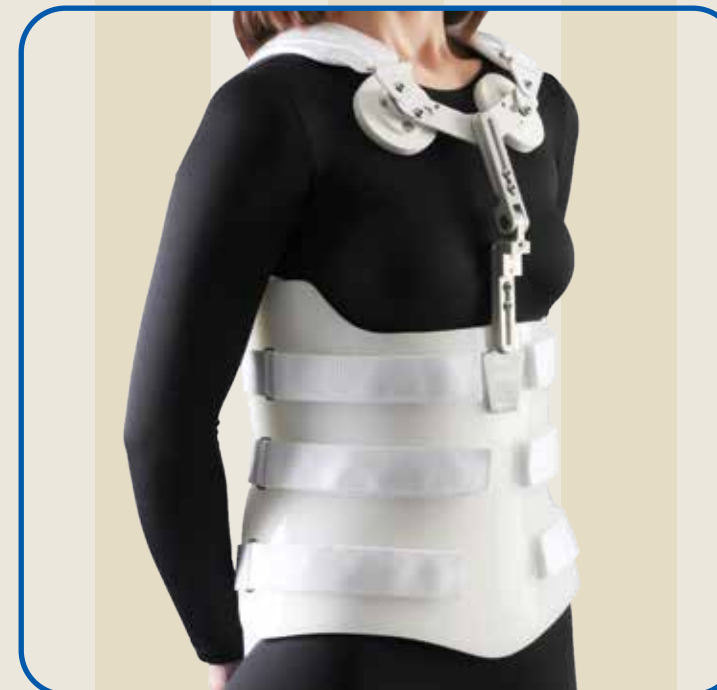

CUSTOM SPINAL