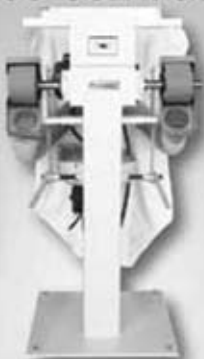

Now available from
Ortho Remedy Inc.
800-662-7993

Optional Naumkeg