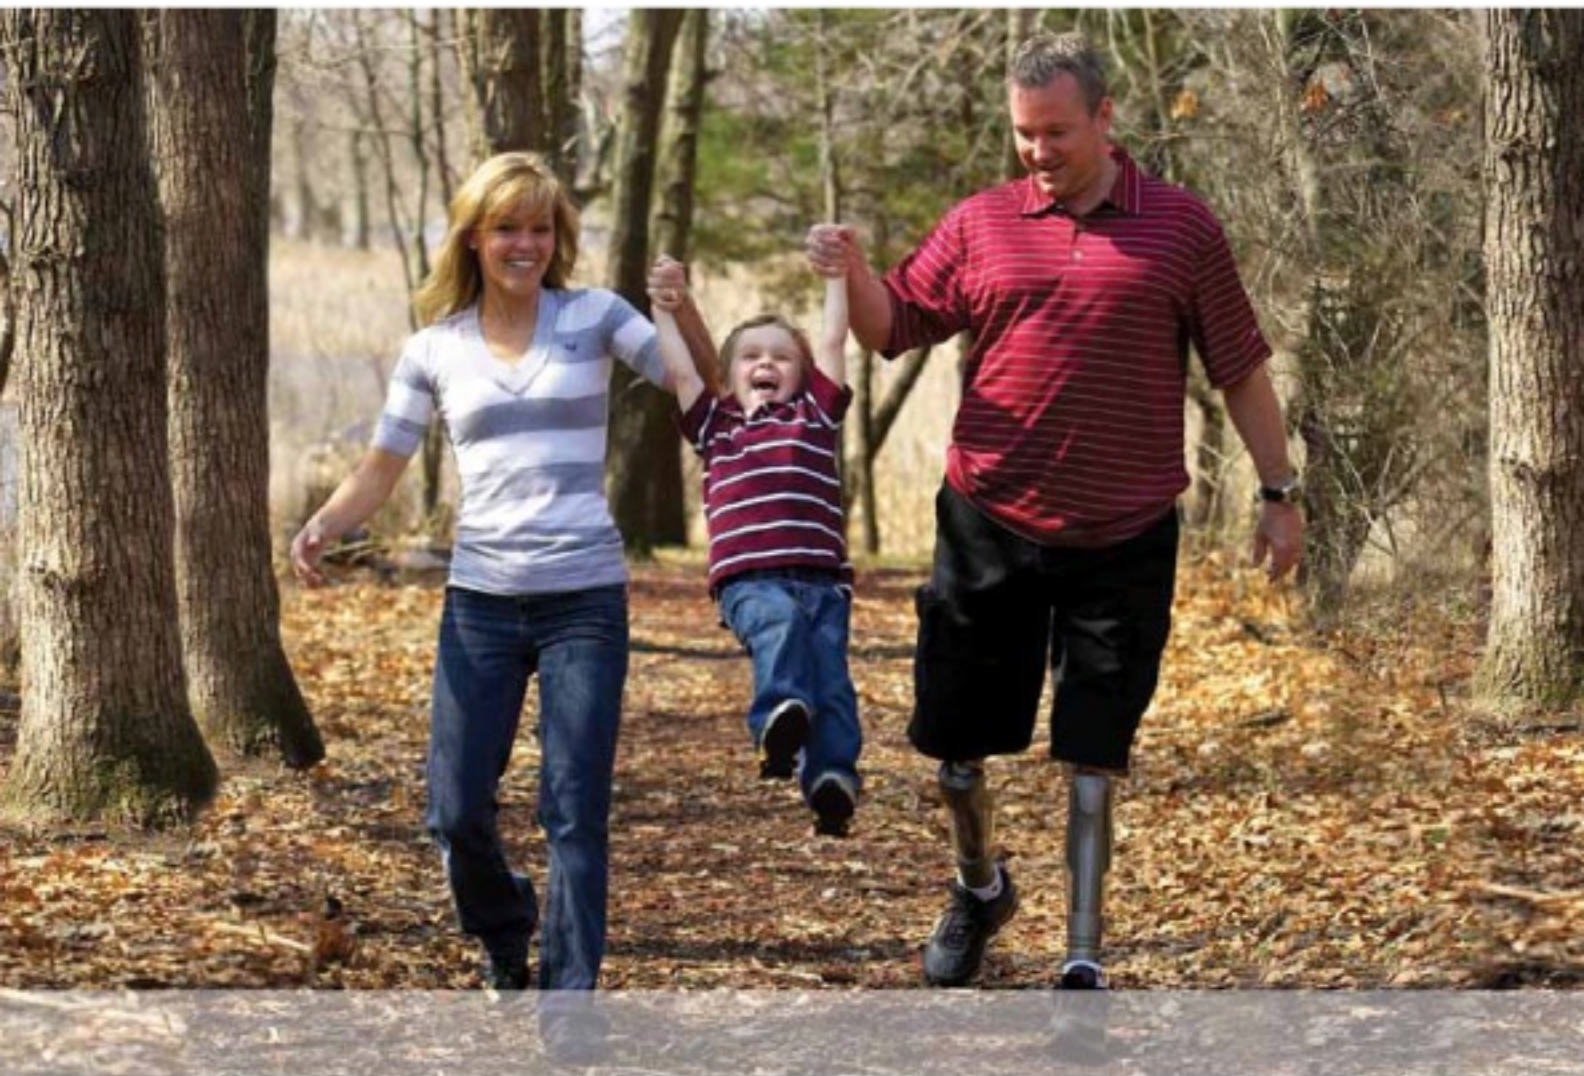

# There's never a good time to stumble.

## And the C-Leg® is the only knee that gives total peace of mind.

Your patients know that stumble recovery is much more than an abstract concept. And you know exactly what's needed for them to stay confident, even when they're keeping up with an active child or shopping in a busy mall. They get unmatched stability and proven performance from a C-Leg® microprocessor-controlled knee.

For over a decade the C-Leg has helped you give your patients peace of mind – in everyday tasks and challenging adventures alike.

To learn more about the C-Leg's proven performance and stability, visit [www.clegstories.com](http://www.clegstories.com) and click on "For Professionals" for the data that continue to convince.