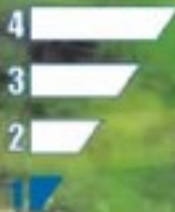

125 kg / 275 lbs

PROTEOR invented the KEASY®, now we bring you **another innovation.**

For the elderly amputees.

GERY

PATENTED

Circle # 161 on Readers' Service Card

Do not look for comfort any more,
enjoy it now !