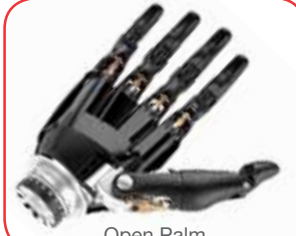

bebionic v2

Precision Open

Key Grip

Hook Grip

Precision Closed

Finger Adduction

Relaxed Position

Open Palm

Power Grip

Finger Point

- Medium and large sizes
- Up to 14 selectable grip patterns
- Significantly higher operating speeds
- In-hand RF receiver
- Soft finger pads

Trigger Grip

Column Grip

Tripod Grip

Mouse Grip