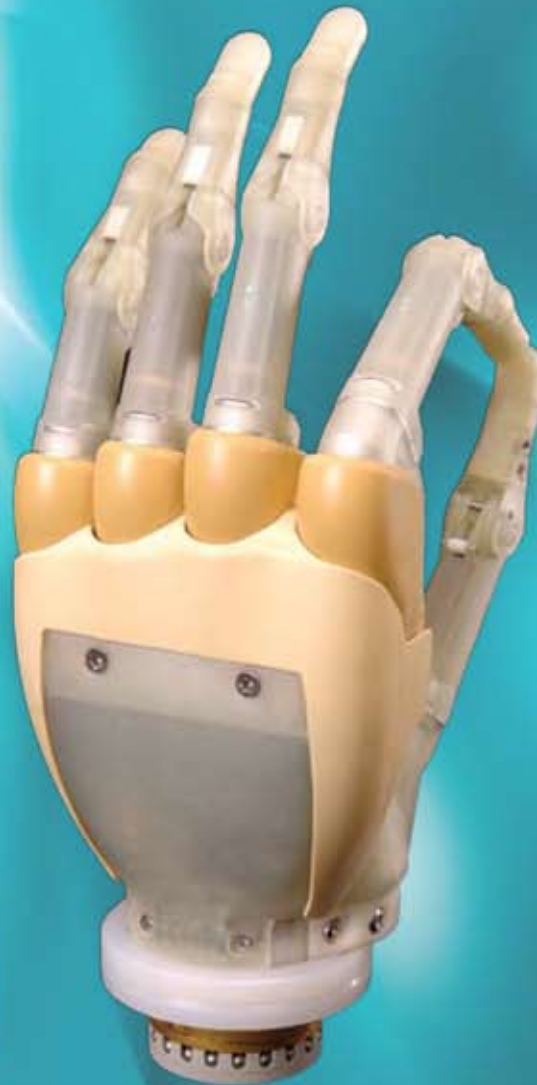

i-LIMB Hand

transforming everyday lives

Key Grip - Unique to i-LIMB, allows holding items such as a plate, business card, key, etc.

Power Grip - Enables users to wrap their prosthetic hand completely around an object increasing grip strength and reducing premature releases.

i-LIMB thumb can rotate through various grip positions in similar manner to the human thumb.

Index Point - facilitates operation of security key pads, ATM cash machines, cell phones key pads, touch screen registers, etc.

Precision Grip - increases dexterity and fine motor control capability by allowing user to pick up and hold small or thin objects

Circle # 60 on Readers' Service Card

Email your SPS Sales Representative at iLIMB@spsco.com to set up your in-house demonstration.