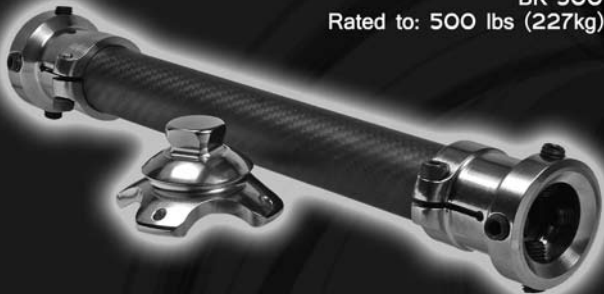

# THE ORIGINAL

**BK-500**  
Rated to: 500 lbs (227kg)

**A-511**  
Rated to:  
300 lbs (136kg)

**A-805**  
Rated to:  
300 lbs (136kg)

TiMed, Inc. 800-805-3346 [www.ti-med.com](http://www.ti-med.com)