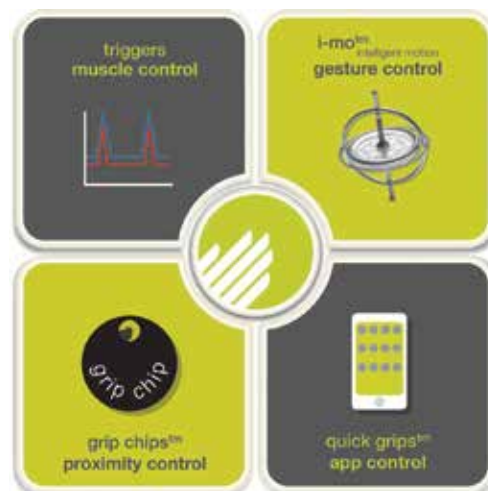

i-limb™ quantum

precision. power. intelligent motion.

- **smarter** – i-mo™ technology - use simple gestures to change grips
- **faster** – boost digit speed by up to 30%
- **stronger** – up to 30% more power when needed
- **smaller** – anatomical styling now available in 3 sizes