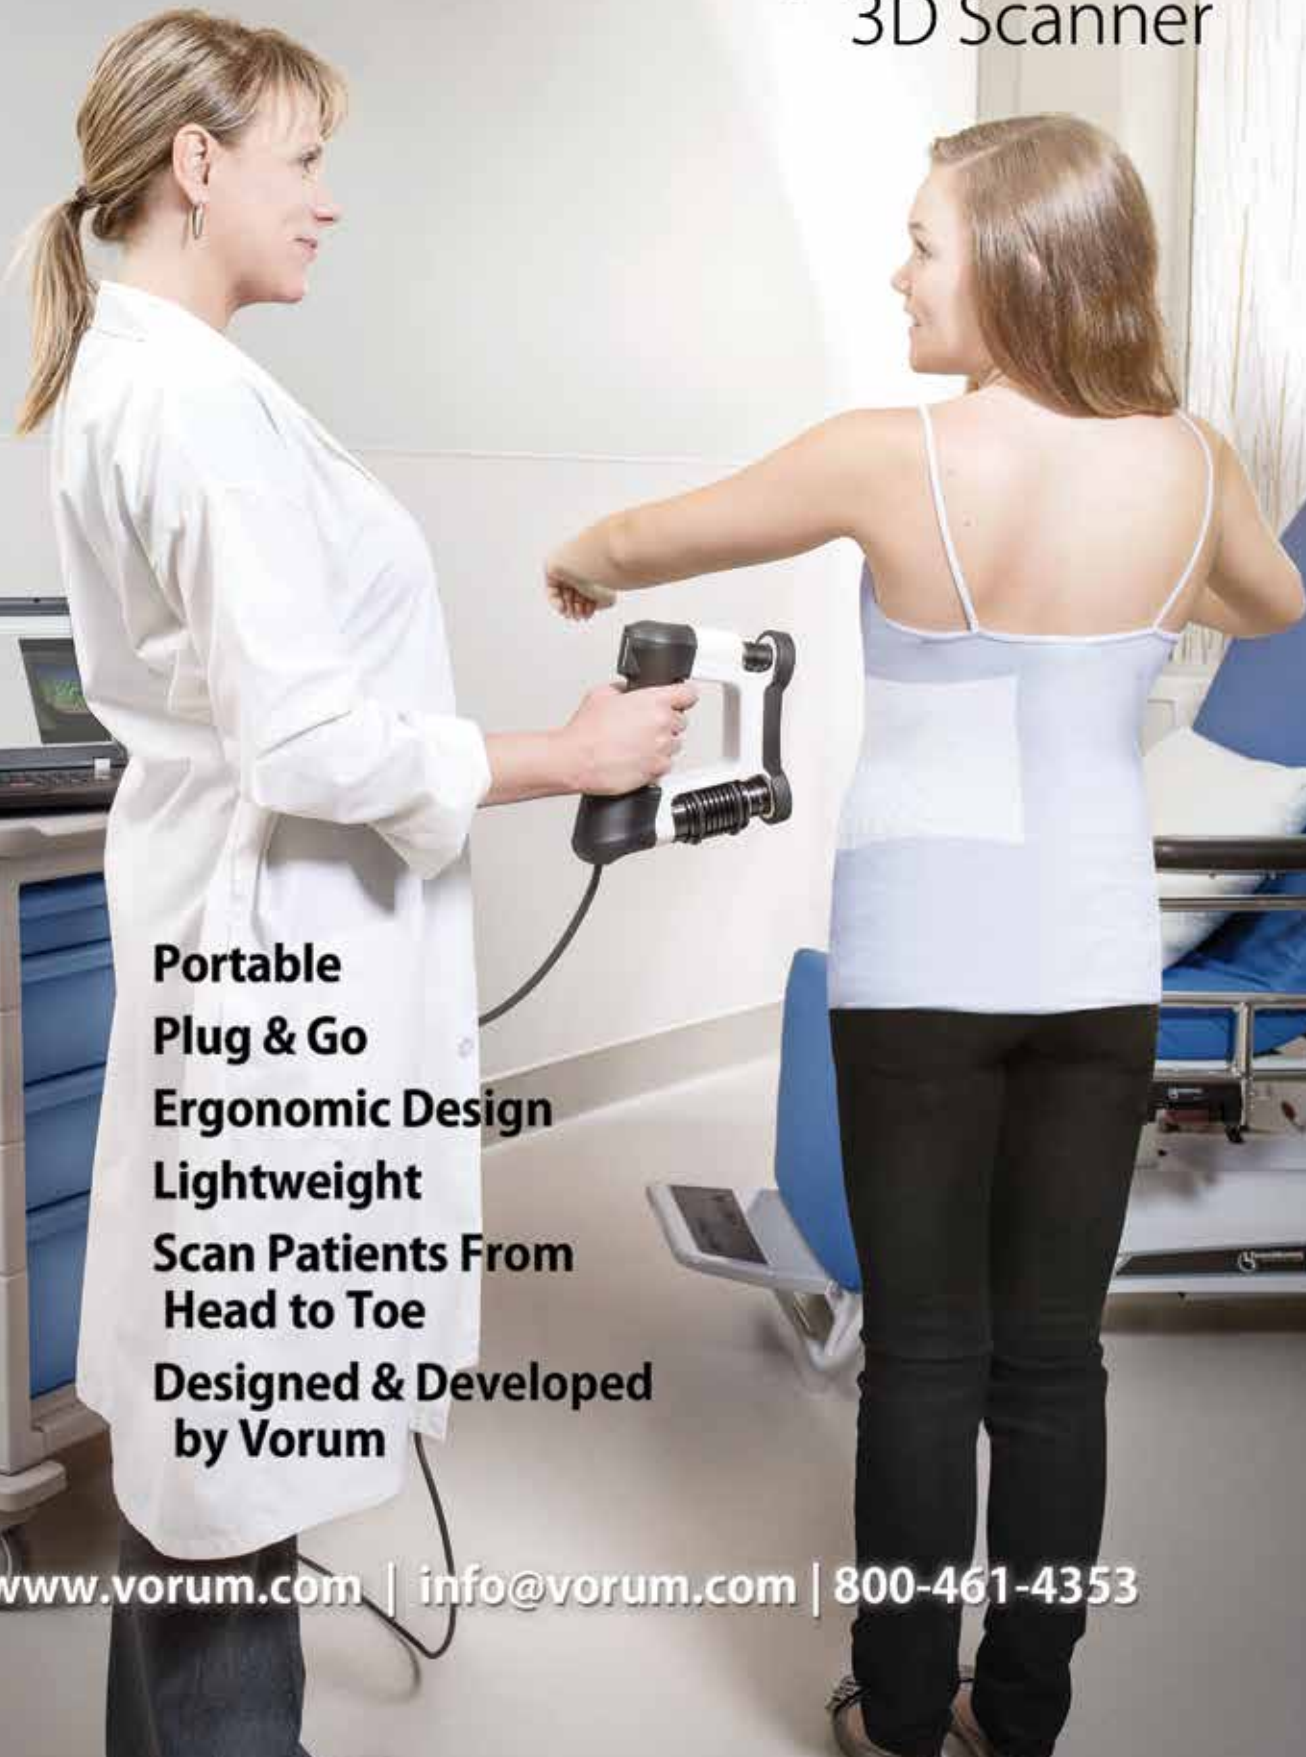

From the creators of **Canfit** and leaders in P&O CAD/CAM for over **25 years**, **Vorum** continues to innovate with the new

VORUM

Spectra

3D Scanner

**Portable
Plug & Go
Ergonomic Design
Lightweight
Scan Patients From
Head to Toe
Designed & Developed
by Vorum**